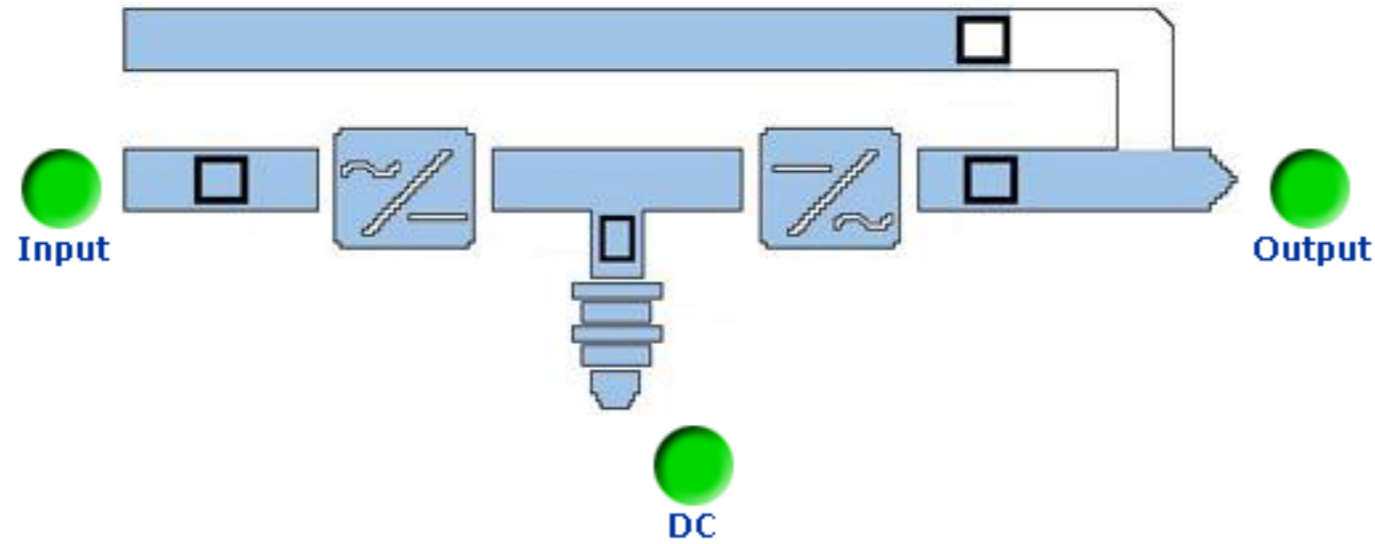

Device Name: Precise Power 2033A
Manufacturer: Mitsubishi
Model:
Class: UPS
Asset Tag #: 123-xyz
Serial Number: 99-EFZ2Q1-05
Service Provider: Precise Power Service Corp

Active Alarms
2005-07-05 16:47:42: Bypass Alarm

UPS Device View